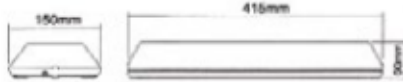

TL-77HVYY-2

Truck-Lamp

SUPER BRIGHT LED

LED MINI LIGHT BAR

TL-76HVY

TL-76HVR

32 x 1Watt high power amber LED with amber lens
 32 x 1Watt high power red LED with red lens
 32 x 1Watt high power amber LED with clear lens
 380mm x 94mm x 86mm
 Polycarbonate
 Aluminium, magnetic
 3m cable & cigarette lighter adapter

TL-76HVYC

TL-76HVY
 TL-76HVR
 TL-76HVYC
 Size
 Lens
 Base

SUCT magnet, cigarette plug, 2 x magnetic suction cup - 12 flash patterns
 320mmL x 200mmW x 60mmH

TL-35VYS/C-2
 Size

LED light bar with 32 Amber 3Watt Led + cigarette plug & magnets
 Mini bar lamp
 600mm x 200mm x 60mm