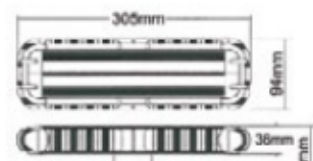

Truck-Lamp

SUPER BRIGHT LED

LED MINI LIGHT BAR

32 x 1Watt high power amber LED with clear lens

32 x 1W high power amber LED with amber lens

6 x 1Watt red + 24 x 1Watt high power blue LED with red/blue lens with blue end caps

32 x 1Watt red high power LED with red lens

380mm x 94mm x 86mm

Polycarbonate

Aluminium

TL-78HVYY-2/C

TL-78HVYY-2

TL-78HVBR-2

TL-78HVRR-2

Size

Lens

Base

8 x 1Watt red + 16 x W blue high power LED with red end caps

24 x 1Watt red high power LED

24 x 1Watt amber high power LED with clear lens

24 x 1Watt amber high power LED with amber lens

305mm x 94mm x 86mm

Polycarbonate

Aluminium

TL-77HVBR-2

TL-77HVRR-2

TL-77HVYY-2/C

TL-77HVYY-2

Size

Lens

Base